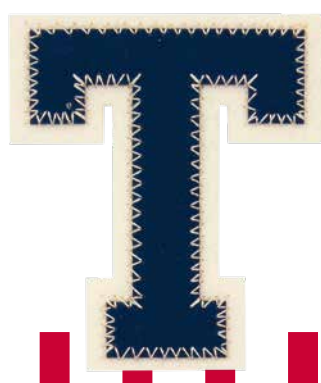

924 518 75 %

4 049909 245187

924 519 75 %

4 049909 245194

924 520 75 %

4 049909 245200

924 521 75 %

4 049909 245217