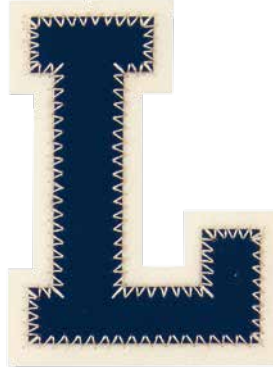

924 509 75 %

4 049909 245095

924 510 75 %

4 049909 245101

924 511 75 %

4 049909 245118

924 512 75 %

4 049909 245125