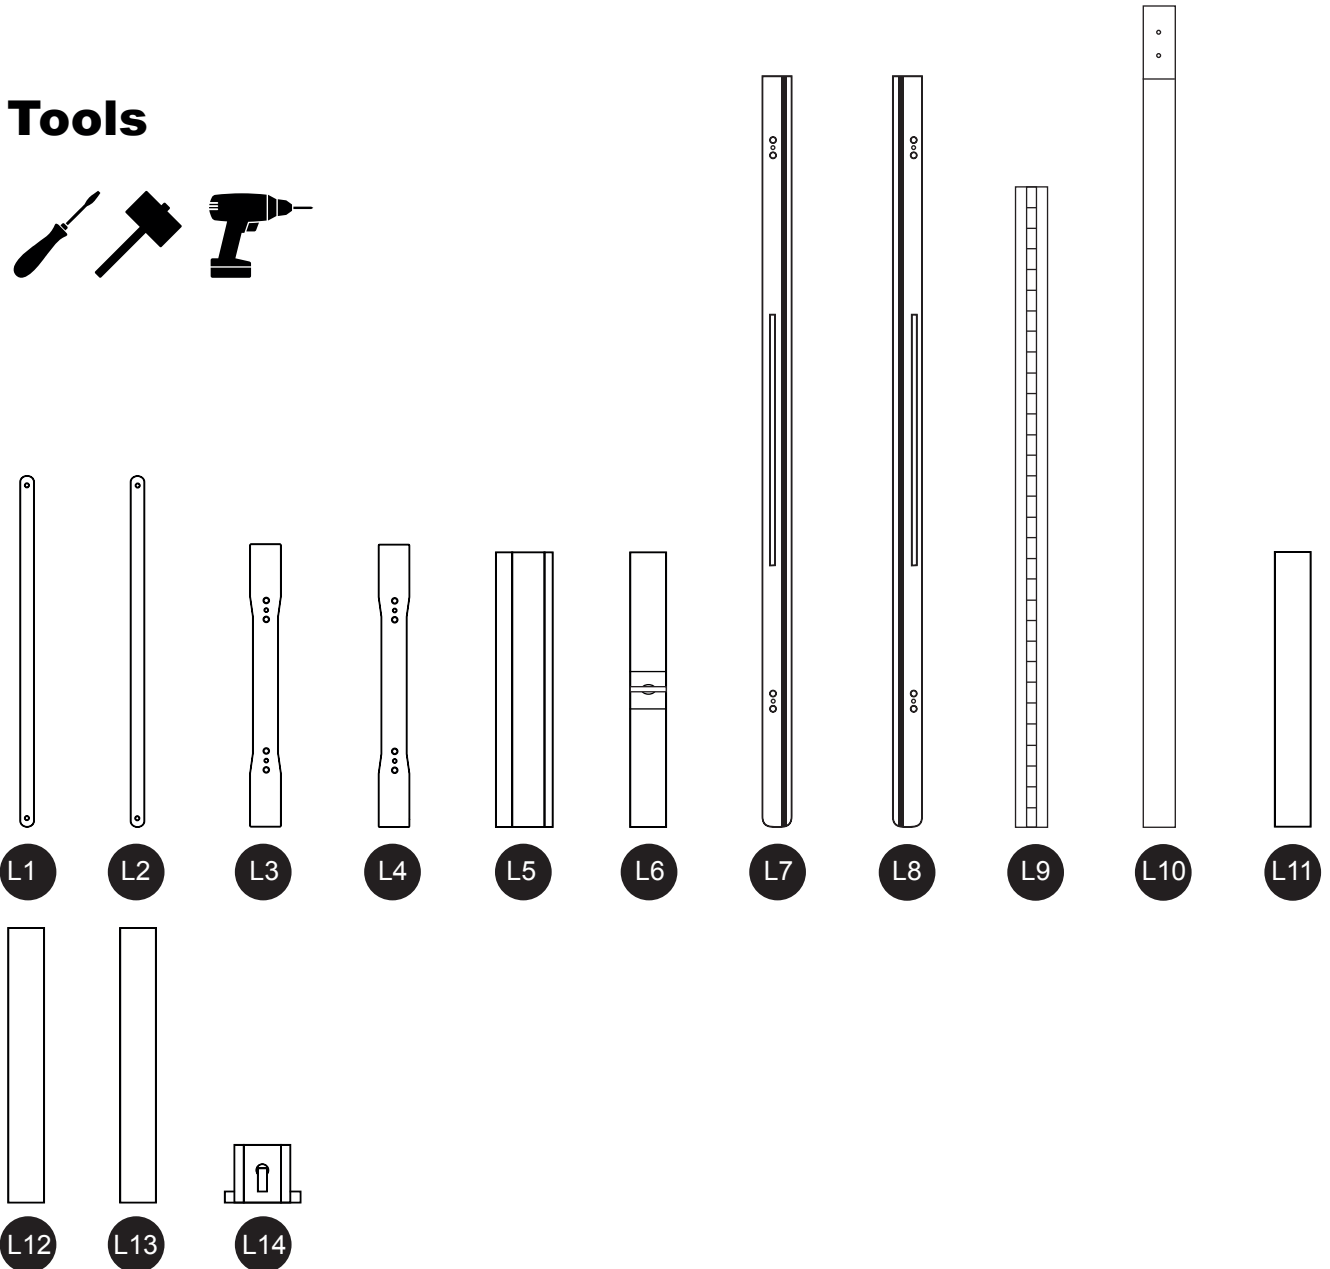

Napoli

MUSEO[®]
QUALITY ARTIST EASELS

Parts

Tools

1

2

3

4

5

6