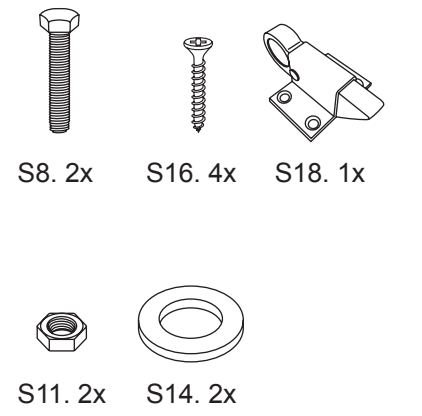

Napoli

MUSEO[®]
QUALITY ARTIST EASELS

Parts

Tools

1

2

3

4

5

6