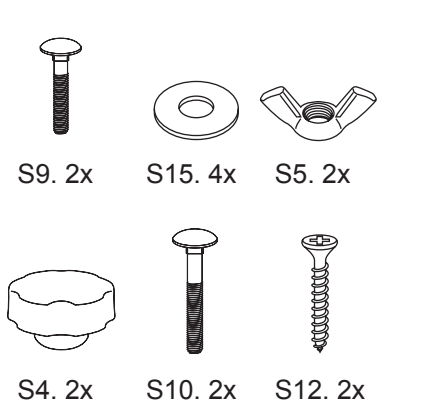

Napoli

MUSEO[®]
QUALITY ARTIST EASELS

Parts

Tools

1

2

3

4

5

6