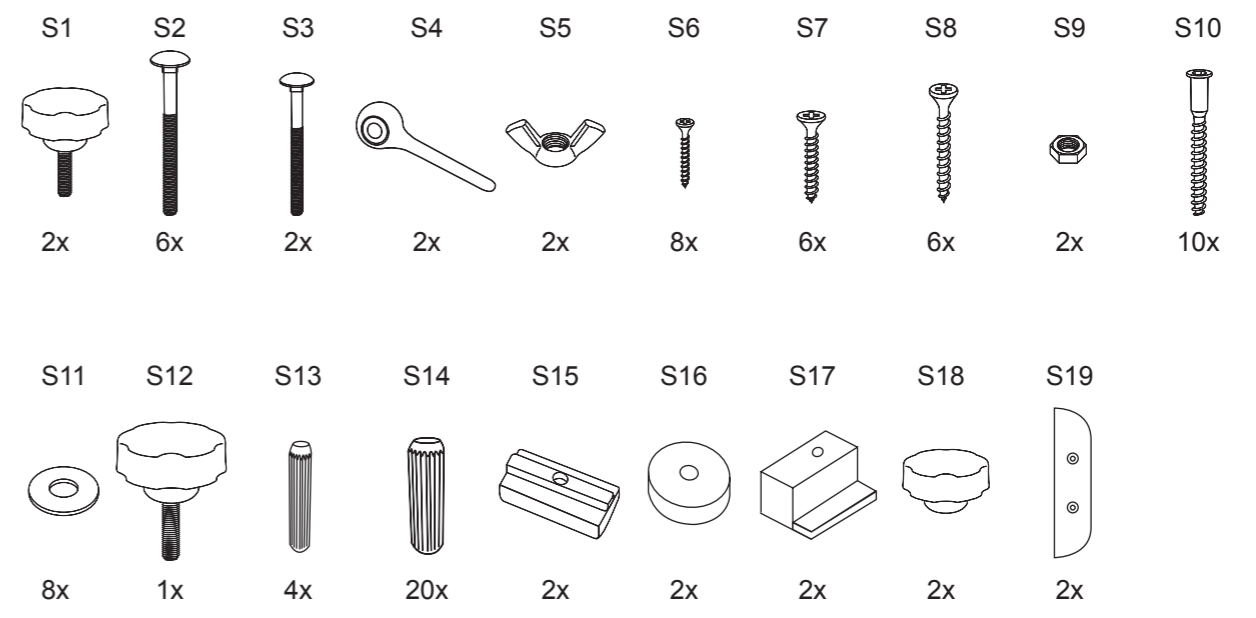

Barcelona

MUSEO[®]
QUALITY ARTIST EASELS

7

8

1

2

3

4

5

6

Parts

Tools