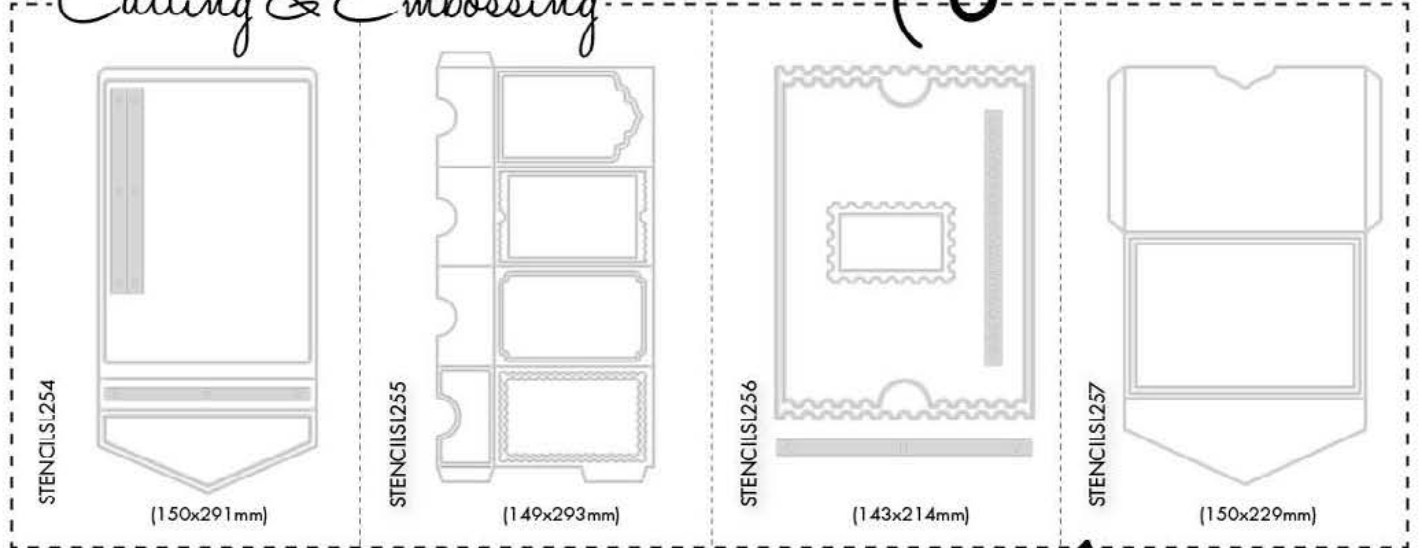

Cutting & Embossing