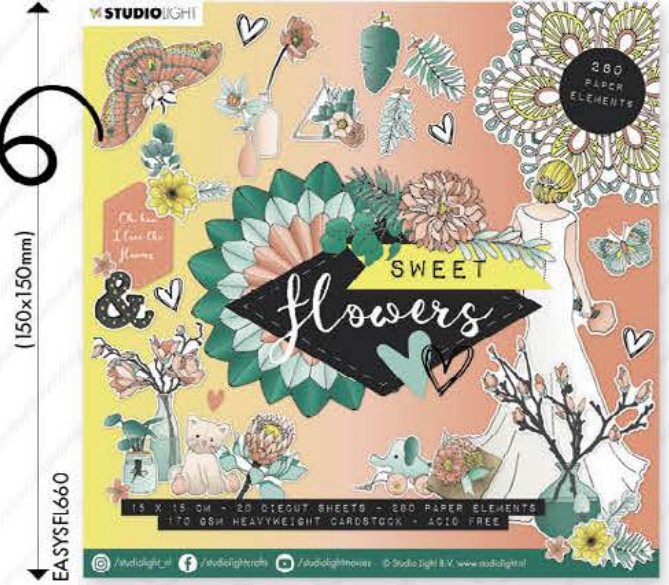

Easy

(150x150mm)

EASYSFL660

Background paper (210x286mm)

BASISSFL311

BASISSFL312

BASISSFL313

BASISSFL314

Scrap (304,8x304,8mm)

SCRAPSF60

SCRAPSF61

SCRAPSF62

SCRAPSF63