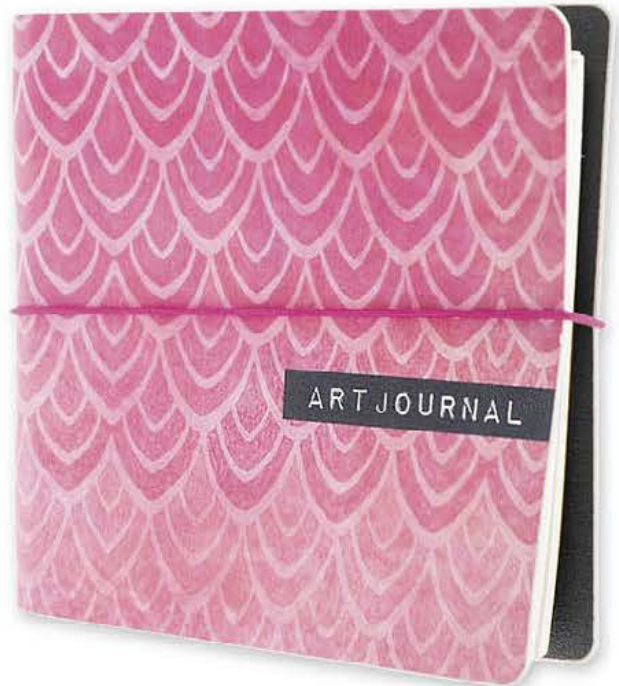

# Art journal

30 sheets  
300 gsm  
quality paper  
(size: 16x16cm)  
+1 poly zip  
pocket

JOURNALS103

(180x180mm)

- 30 sheets
- 300 gsm
- quality paper
- paper size 16x16cm
- 1x poly zip-pocket

FEB 2020:

Signature Collection