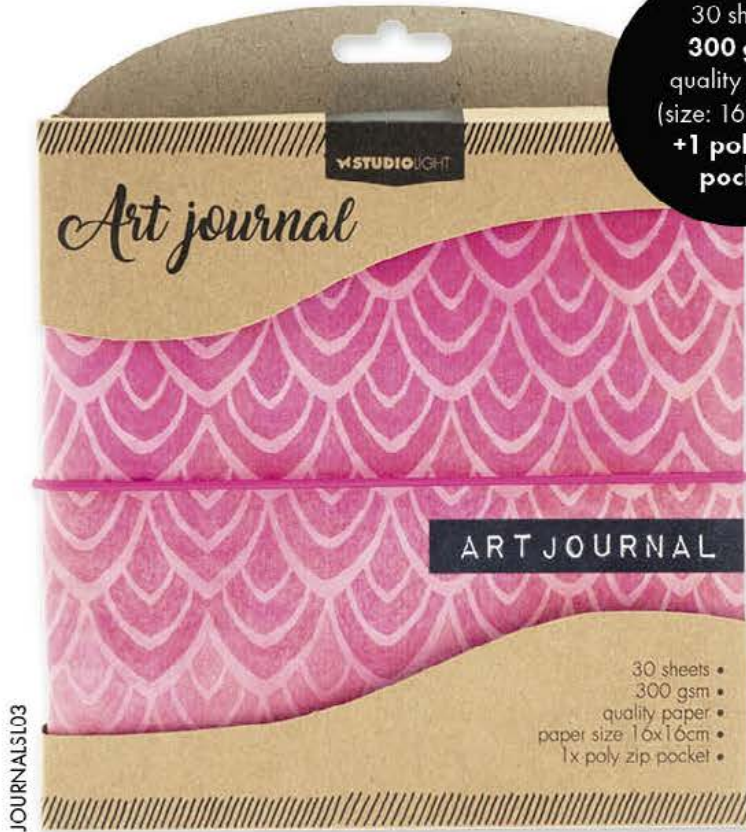

# Art journal

30 sheets  
300 gsm  
quality paper  
(size: 16x16cm)  
+1 poly zip  
pocket

JOURNALS103

(180x180mm)

- 30 sheets
- 300 gsm
- quality paper
- paper size 16x16cm
- 1x poly zip-pocket

FEB 2020:

Signature Collection