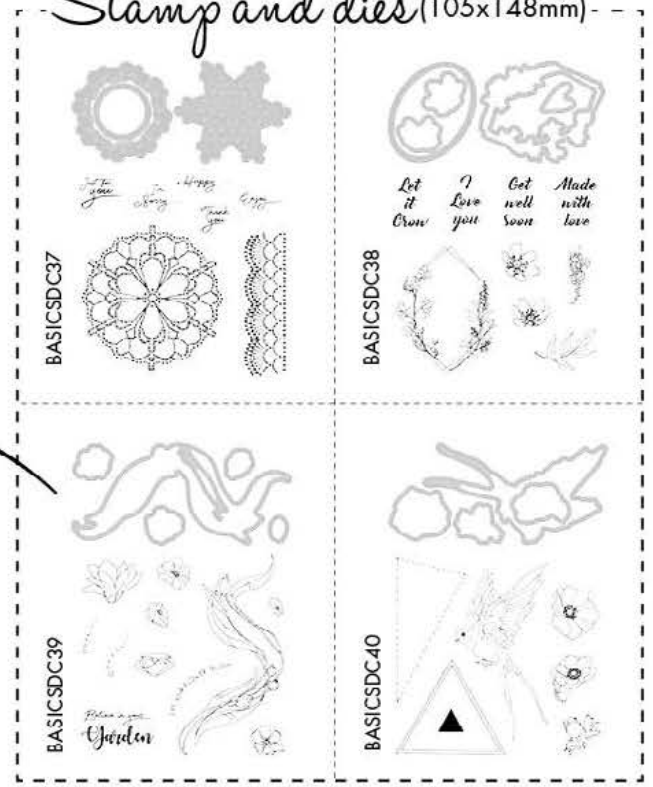

# Clear stamps (105x148mm)

# Washi tape

(1x10mm wide, 1x15mm wide,  
1x7,5mm wide, 1x12,5mm wide,  
5m on roll)

(1x10mm wide, 1x15mm wide,  
1x12,5mm wide, 1x7,5mm wide,  
5m on roll)

WASHJMA02

## Masks (100x150mm)

MASKMA04

MASKMA05

MASKMA06

(148x210mm)

Jenine's Mindful Art collection

Stamp and dies (105x148mm)

Diecut blocks (210x148mm)

Paper pads (105x148mm)

PPSL139

PPSL140

PPSL141

PPSL142

PPSL143

PPSL144

Washi tape