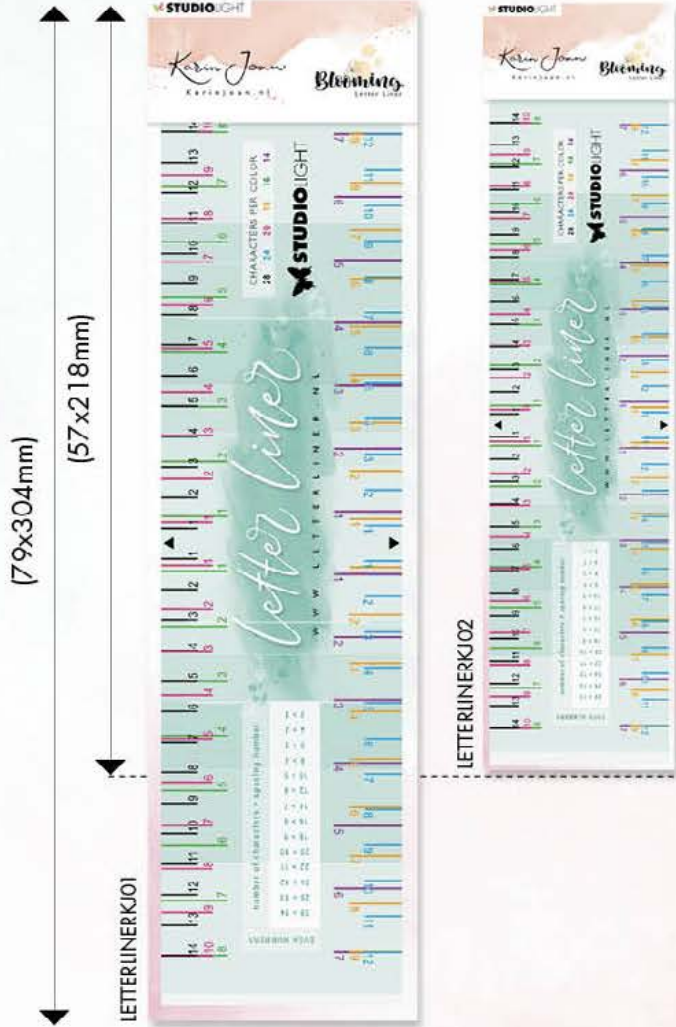

Letterliners